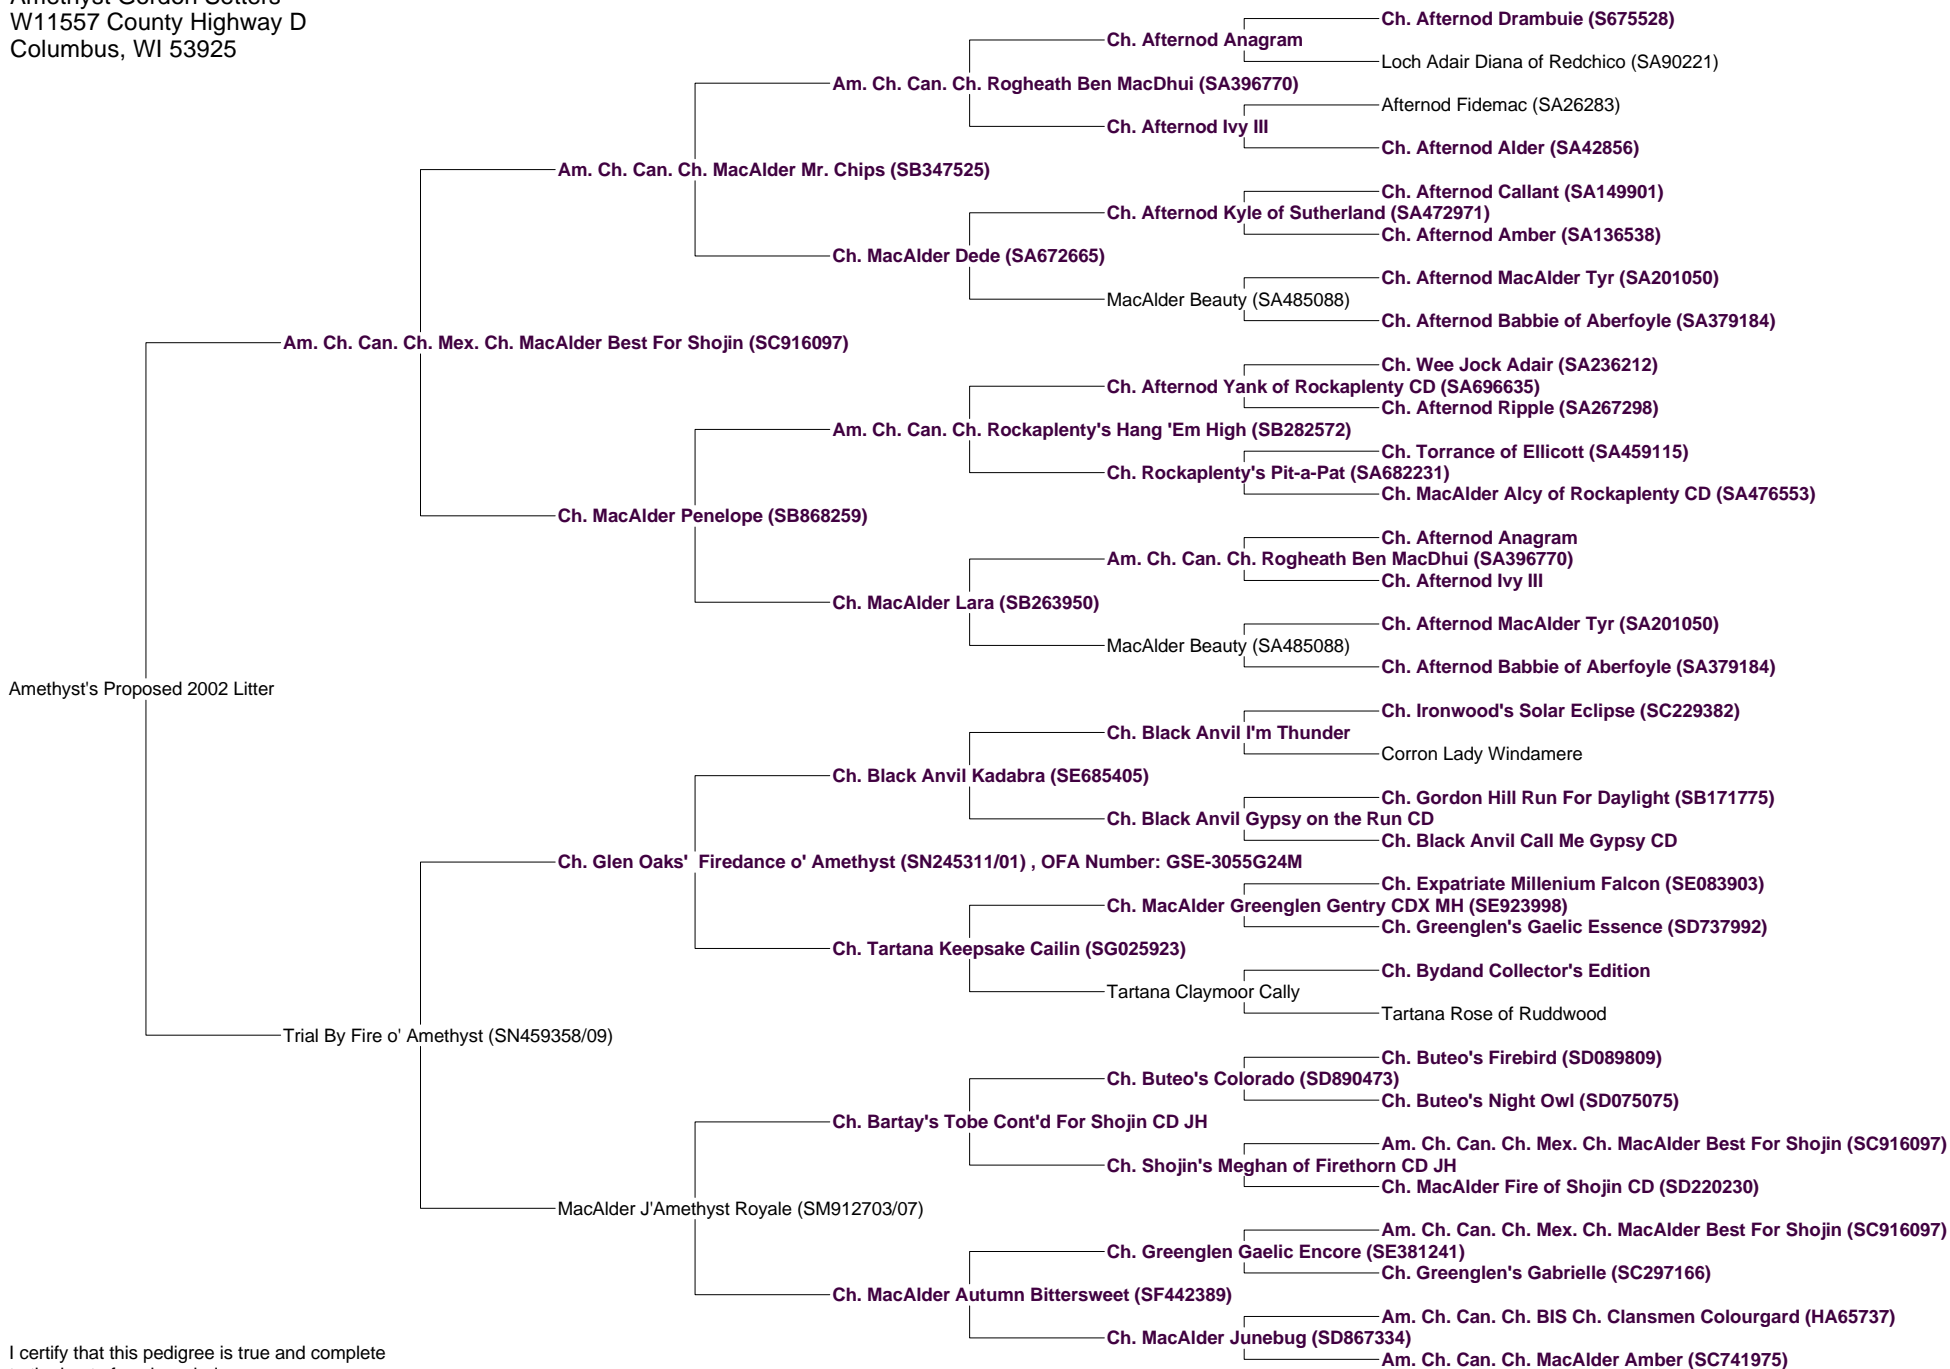

Pedigree for Amethyst's Proposed 2002 Litter

Peggy & Greg DaValt
 Amethyst Gordon Setters
 W11557 County Highway D
 Columbus, WI 53925

I certify that this pedigree is true and complete to the best of my knowledge

/s/ Margaret G. DaValt Date: 1.19.2003