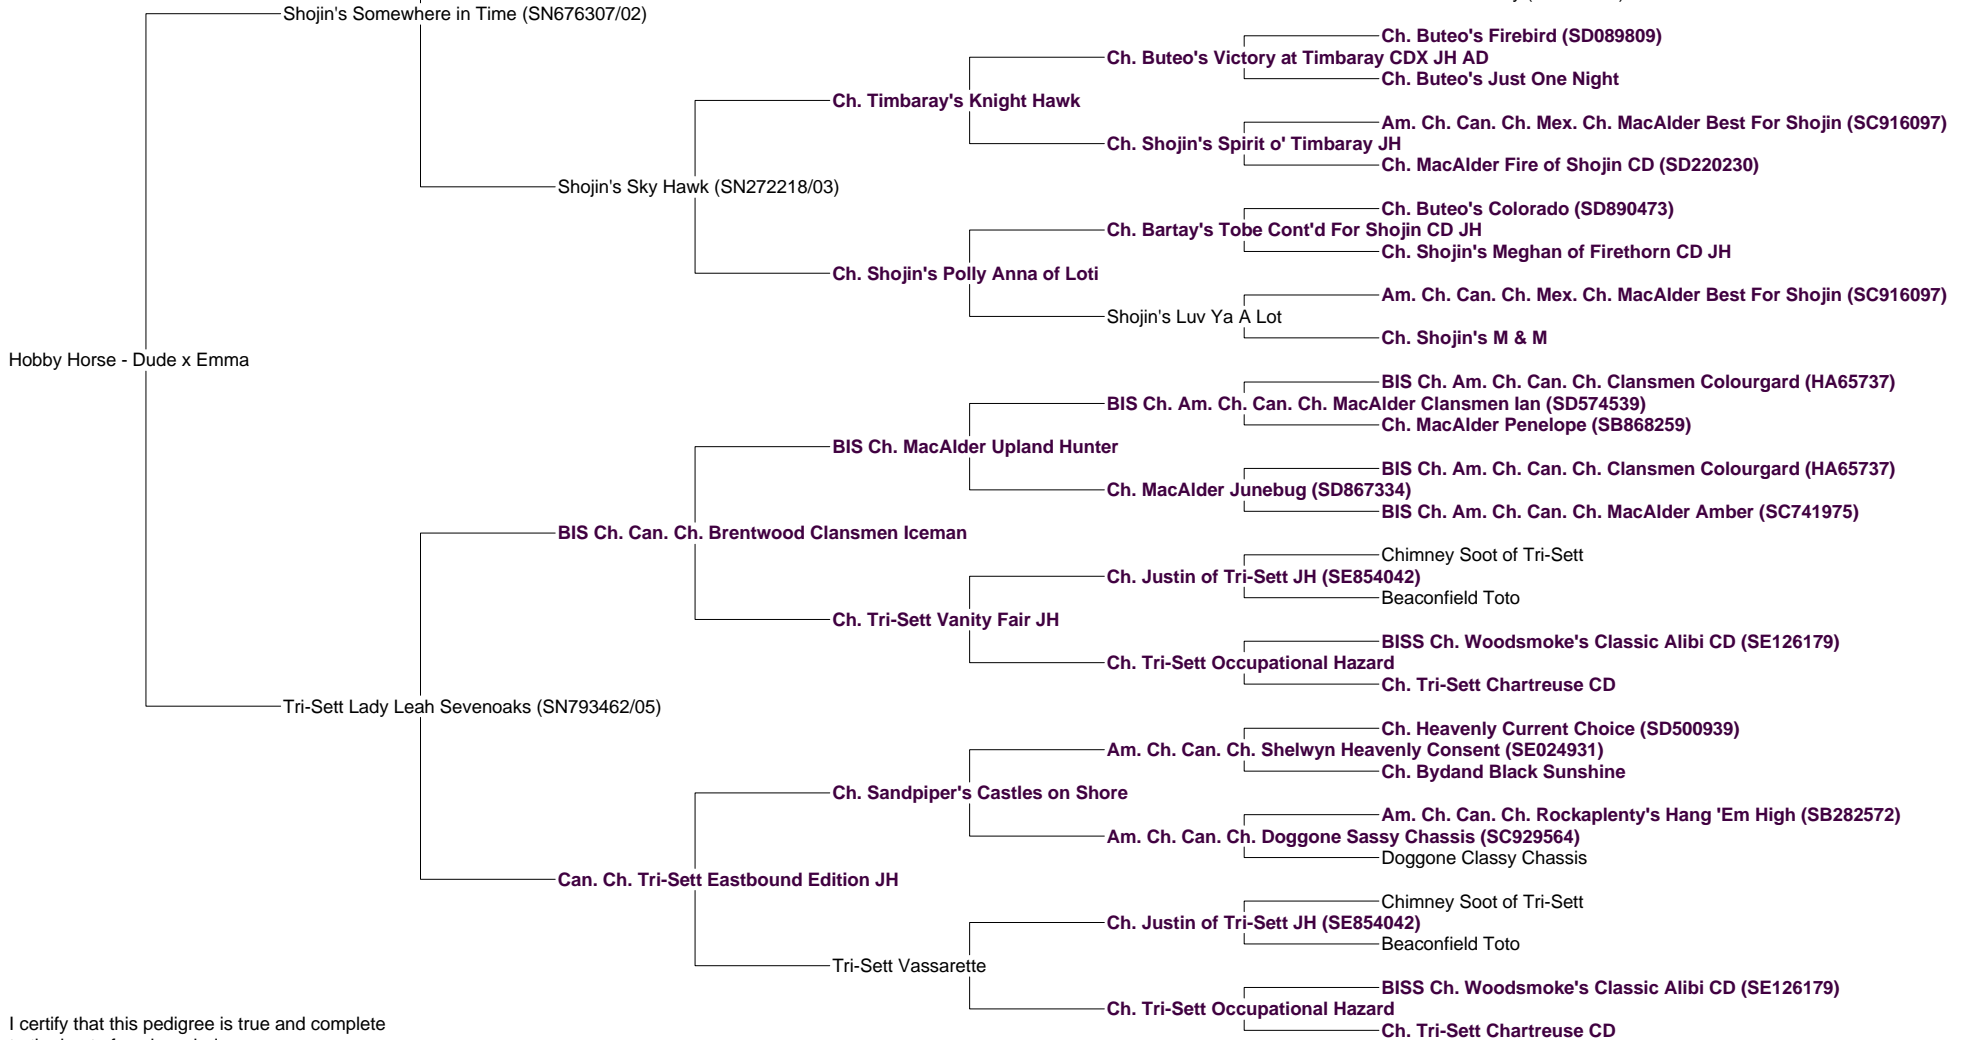

Pedigree for Hobby Horse - Dude x Emma

Peggy & Greg DaValt
 Amethyst Gordon Setters
 W11557 County Highway D
 Columbus, WI 53925

I certify that this pedigree is true and complete to the best of my knowledge

Date: _____