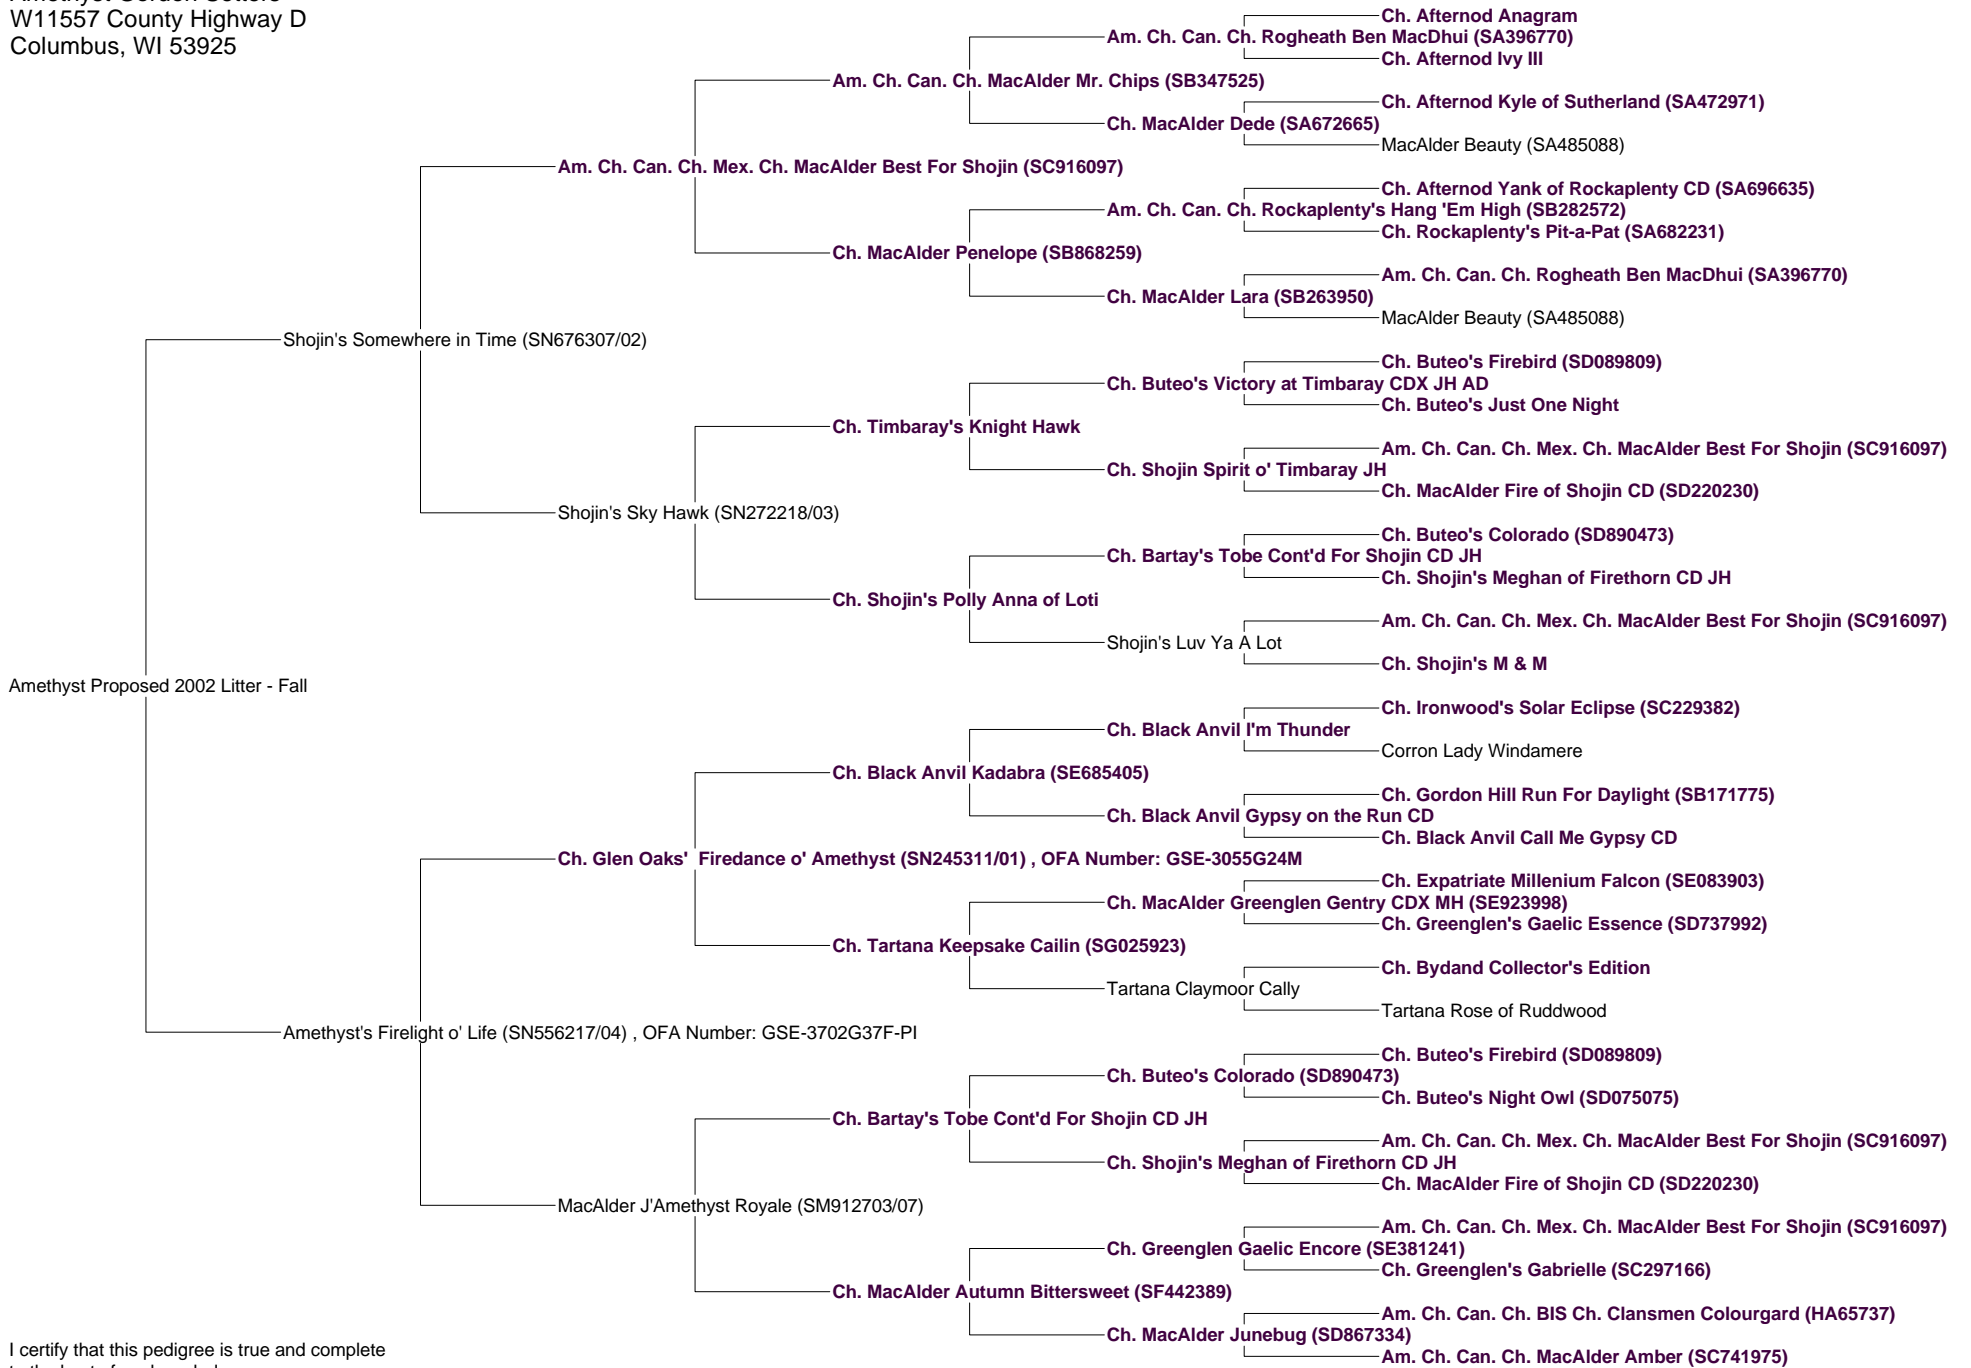

Pedigree for Amethyst Proposed 2002 Litter - Fall

Peggy & Greg DaValt
 Amethyst Gordon Setters
 W11557 County Highway D
 Columbus, WI 53925

I certify that this pedigree is true and complete to the best of my knowledge