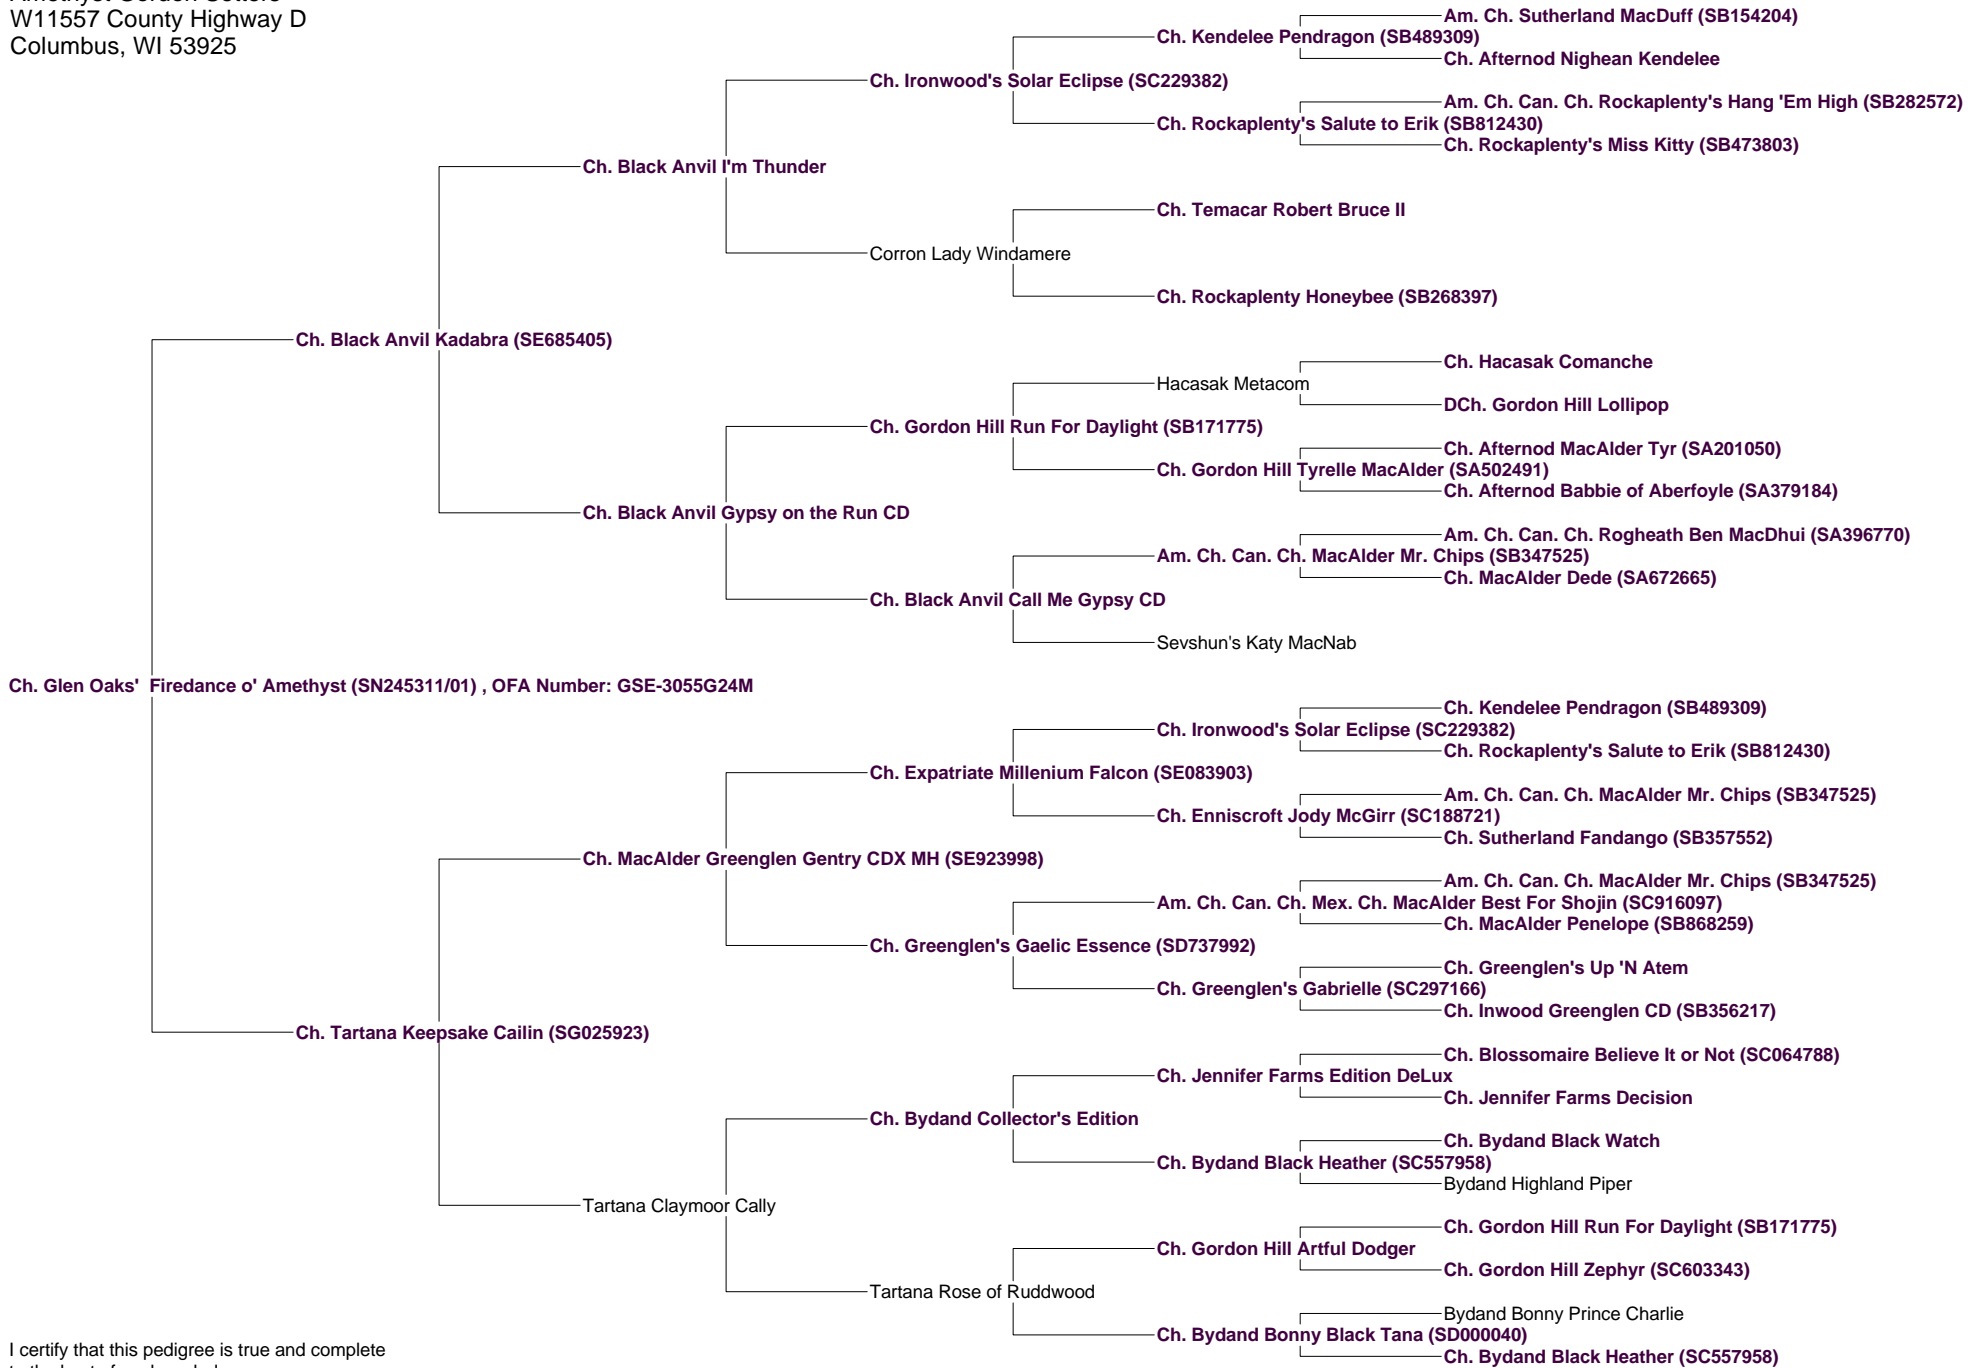

# Pedigree for Ch. Glen Oaks' Firedance o' Amethyst

Peggy & Greg DaValt  
 Amethyst Gordon Setters  
 W11557 County Highway D  
 Columbus, WI 53925

I certify that this pedigree is true and complete to the best of my knowledge

\_\_\_\_\_ Date: \_\_\_\_\_