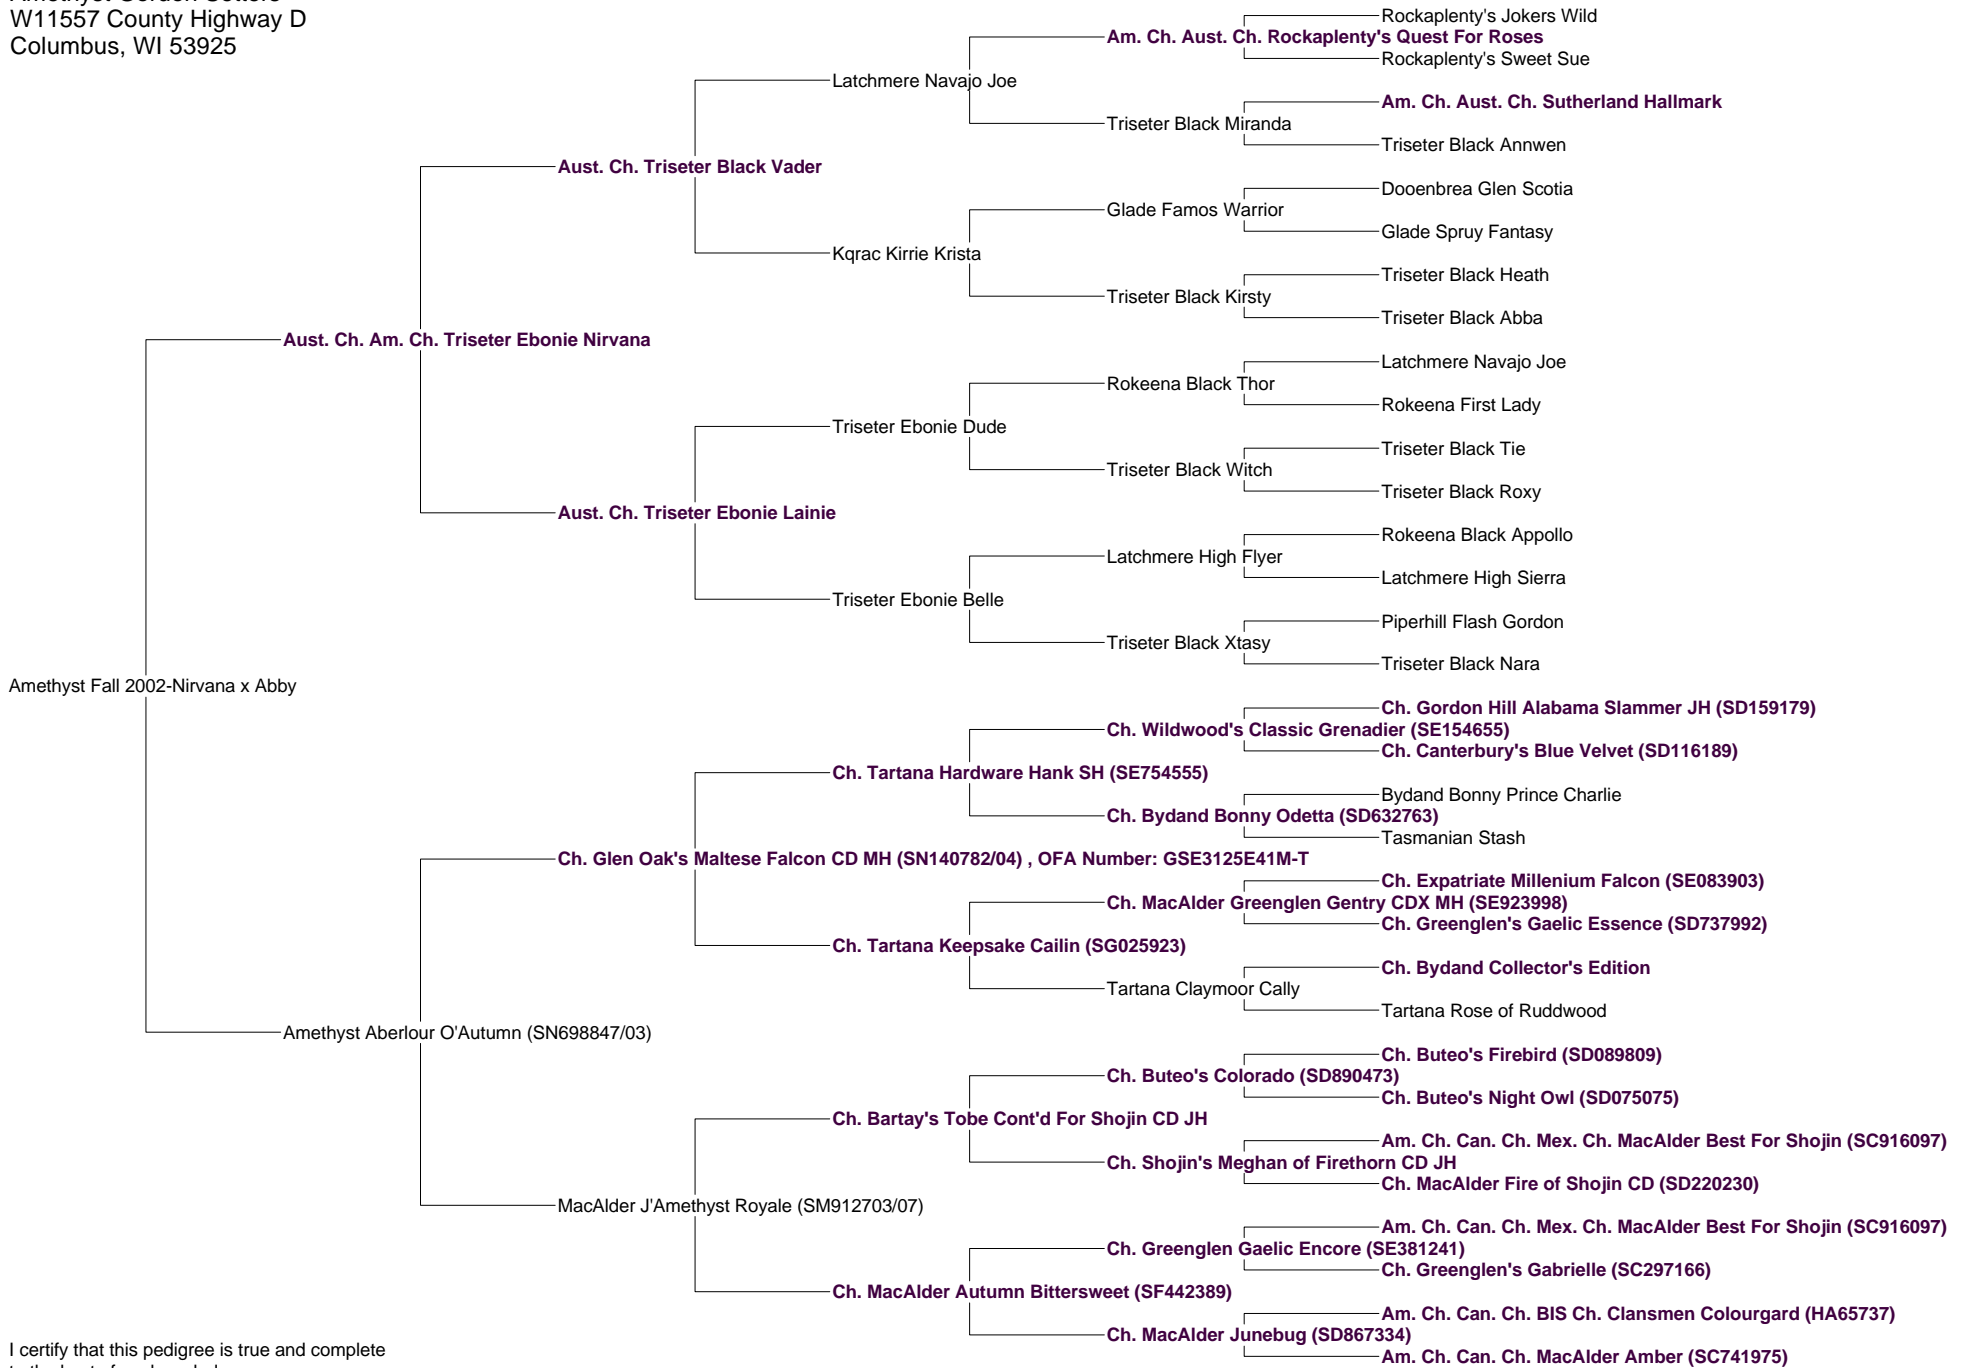

Pedigree for Amethyst Fall 2002-Nirvana x Abby

Peggy & Greg DaValt
 Amethyst Gordon Setters
 W11557 County Highway D
 Columbus, WI 53925

I certify that this pedigree is true and complete to the best of my knowledge

/s/ Margaret G. DaValt Date: 1.19.2003